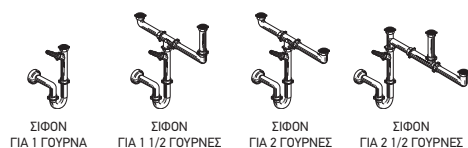

ΕΝΘΕΤΕΣ ΓΟΥΡΝΕΣ

KIBA		●		
KIBA SQUARE		●		
ATRIA	●			
CR		●		

ΒΑΛΒΙΔΕΣ - ΣΙΦΟΝ

▼ TOP ESSENTIAL	521099801	521095501	
ΤΙΜΗ ΠΡΟ Φ.Π.Α.	3,58€	2,60€	
ΤΙΜΗ ΜΕ Φ.Π.Α.	4,40€	3,20€	

INTERNATIONAL			
INTERNATIONAL (80X50) 1B 1D	●		
INTERNATIONAL (80X60) 1B 1D	●		
INTERNATIONAL (80X60) 2B	●	●	
INTERNATIONAL (100X50) 1B 1D	●		
INTERNATIONAL (100X50) 1B 2D	●		
INTERNATIONAL (100X60) 1B 1D	●		
INTERNATIONAL (120X50) 1B 1D	●		
INTERNATIONAL (120X50) 1B 2D	●		
INTERNATIONAL (120X50) 2B 1D	●	●	
INTERNATIONAL (140X50) 1B 2D	●		
INTERNATIONAL (140X50) 2B 2D	●	●	
INTERNATIONAL (150X50) 1B 2D	●		
INTERNATIONAL (150X50) 2B 2D	●	●	
INTERNATIONAL (160X50) 2B 2D	●	●	
INTERNATIONAL (180X50) 2B 2D	●	●	
INTERNATIONAL (180X60) 2B 2D	●	●	
INTERNATIONAL (200X50) 2B 2D	●	●	
INTERNATIONAL (200X60) 2B 2D	●	●	